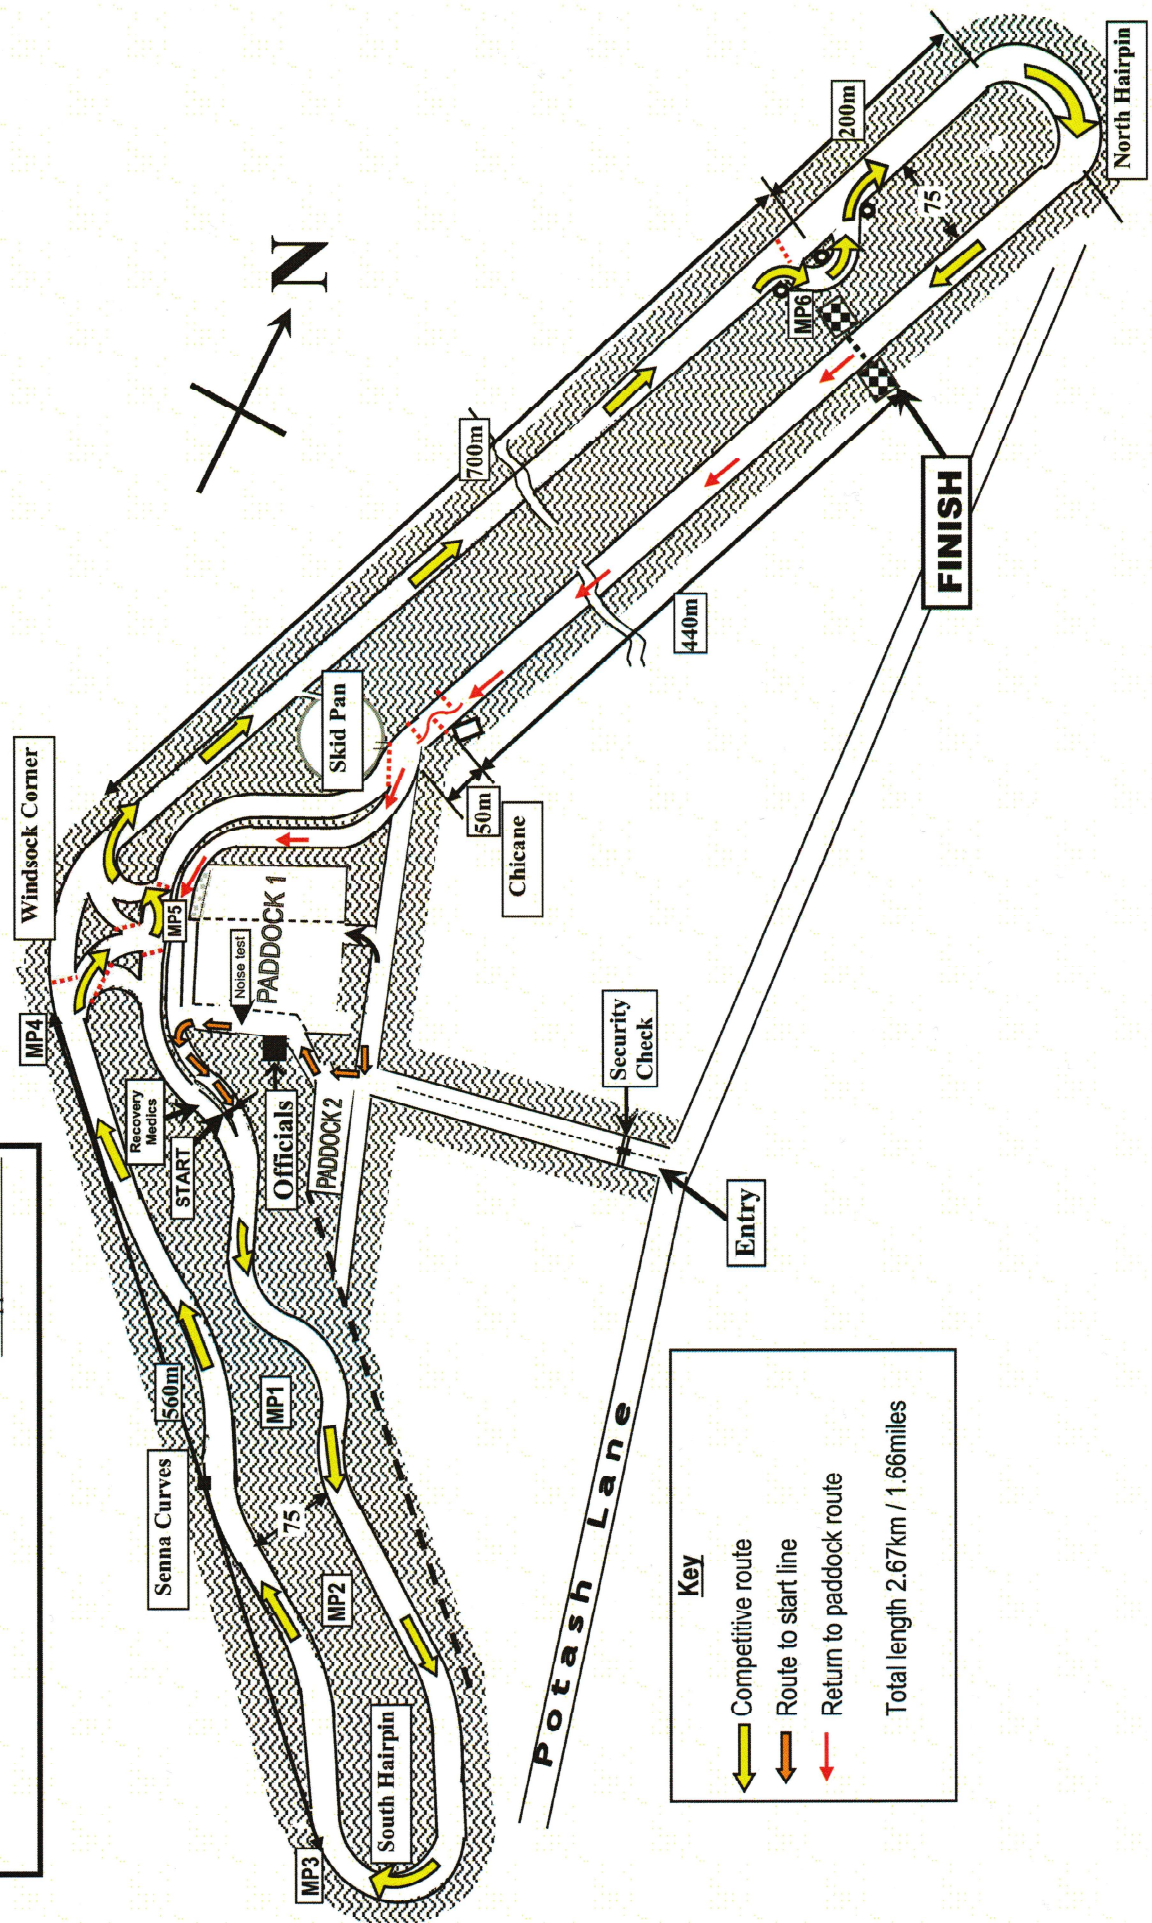

Lotus Motor Club
Hethel Sprint – Mid Circuit 2 – 2026 Track Map
 To approximate scale

Key

- Competitive route
- Route to start line
- Return to paddock route

Total length 2.67km / 1.66miles